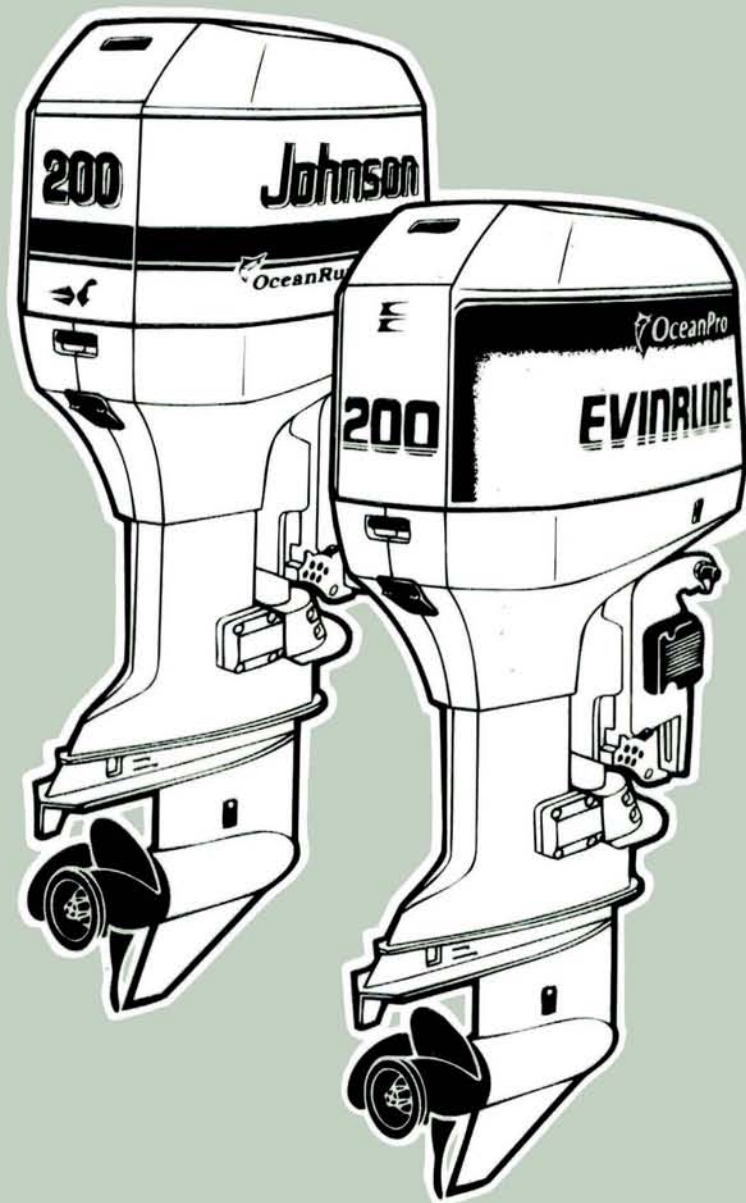

Johnson[®]

OUTBOARDS

Service Manual

125C, 130
200, 225
250
90° LV

EVINRUDE[®]

OUTBOARDS