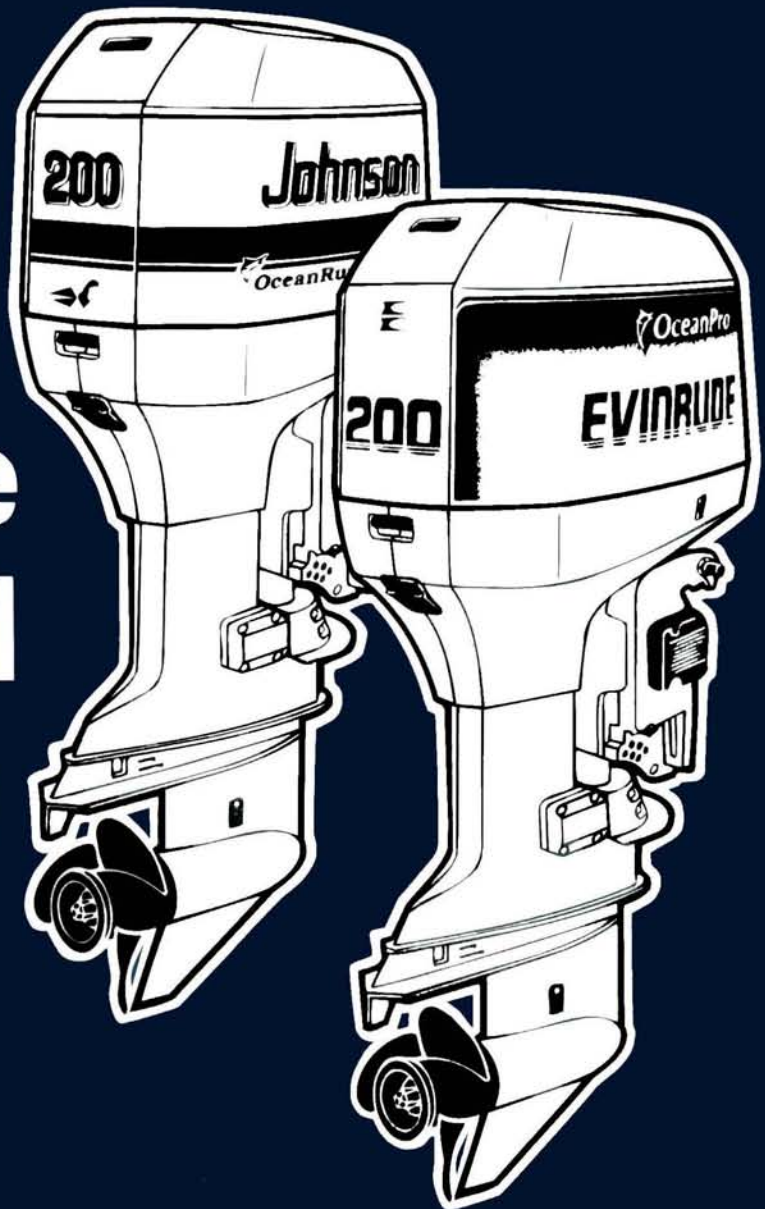

Johnson

OUTBOARDS

Service Manual

125C, 130
200, 225
250
90° LV

EVINRUDE

OUTBOARDS