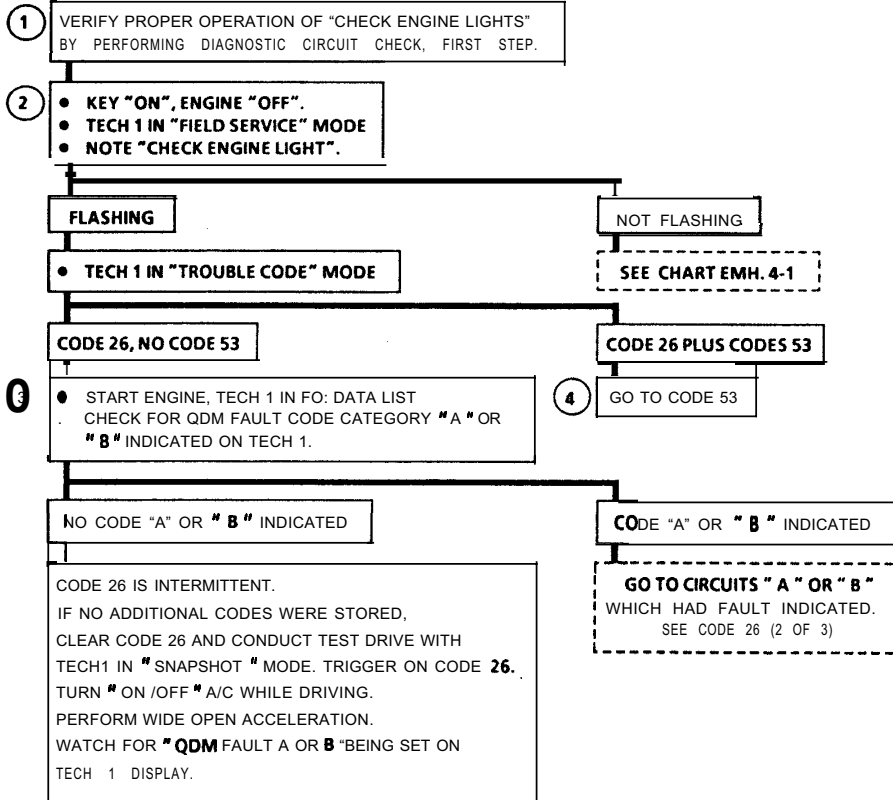

CODE 26
 (Page 1 of 3)
QUAD-DRIVER (QDM) CIRCUIT
2.2L INTERCOOLED TURBO LOTUS ESPRIT

CLEAR CODES AND CONFIRM "CLOSED LOOP" OPERATION AND NO "CHECK ENGINE LIGHT".